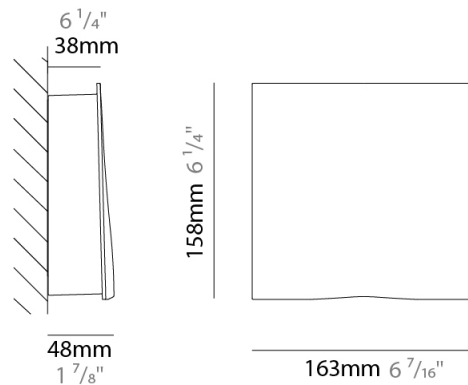

1. To build a product code in our configurator select the specify button on the base model # product page
2. To build a manual product code on this datasheet choose from the options listed below in blue font and add the suffix to the base model #

GENERAL

Series: Balti
Subseries: Balti 150
Brand: Ivela
Division: Exterior
Mounting Type: Surface
Mounting Location: Wall
Subcategory: Wall Effect

PHYSICAL

Shape: Rectangle
Length (mm): 158
Length (in): 6 ¼
Width (mm): 163
Width (in): 6 ⅞
Extension (mm): 48
Extension (in): 1 ⅞
Light Distribution: Direct
Weight (kg): 1.1
Weight (lbs): 2.42
Diffuser: Tempered Glass
Fixture Finish: MWH / SIL
Fixture Material: Aluminum Die Cast

ELECTRICAL

Lamp Type: LED
Total Output Wattage (W): 26
Dimming: Non-Dimming / Phase Dimming (120vac Only)
Driver Included: Yes
Driver Location: Integrated
Driver Type: Constant Current - Universal
Driver Class: Class 2
Input Voltage (V): 120 - 277
Constant Current (MA): 700
Upon Request: (See components [IP65 or higher enclosure to be supplied by others]) Remote: 0-10Vdc dimming

LED

Number of LEDs: 1
Color Temperature (°K): 3000 / 3500
Max. Delivered Lumen (lm): 2551
CRI: >85 CRI
Lamp Life (hrs): 50000

OPTICAL

Reflector°: 110
Beam Angle: Asymmetric - wide
Adjustability: Fixed

RATINGS AND CERTIFICATIONS

Certified By: Certified for North American Standards
IP rating: IP66
Upon Request: Dark Sky Certification