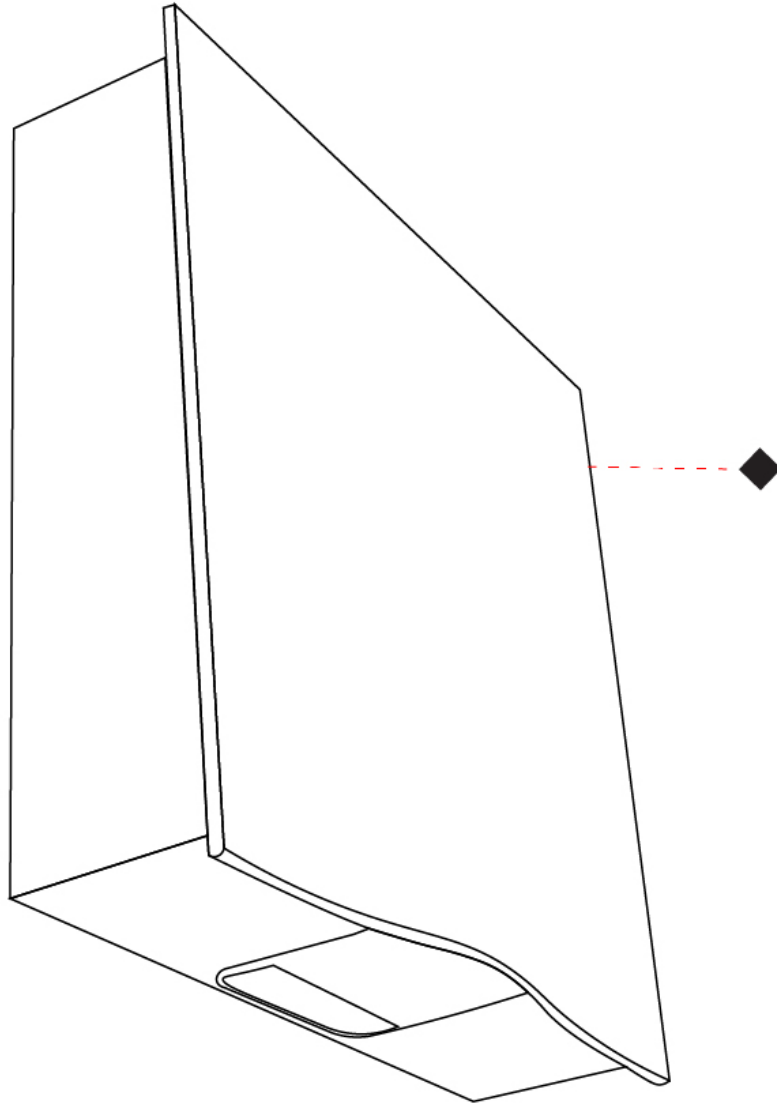

BALTI 150 SURFACE

E5W006-

PROJECT	_____
TYPE	_____
SPECIFIER	_____
QUANTITY	_____
DATE	_____

E