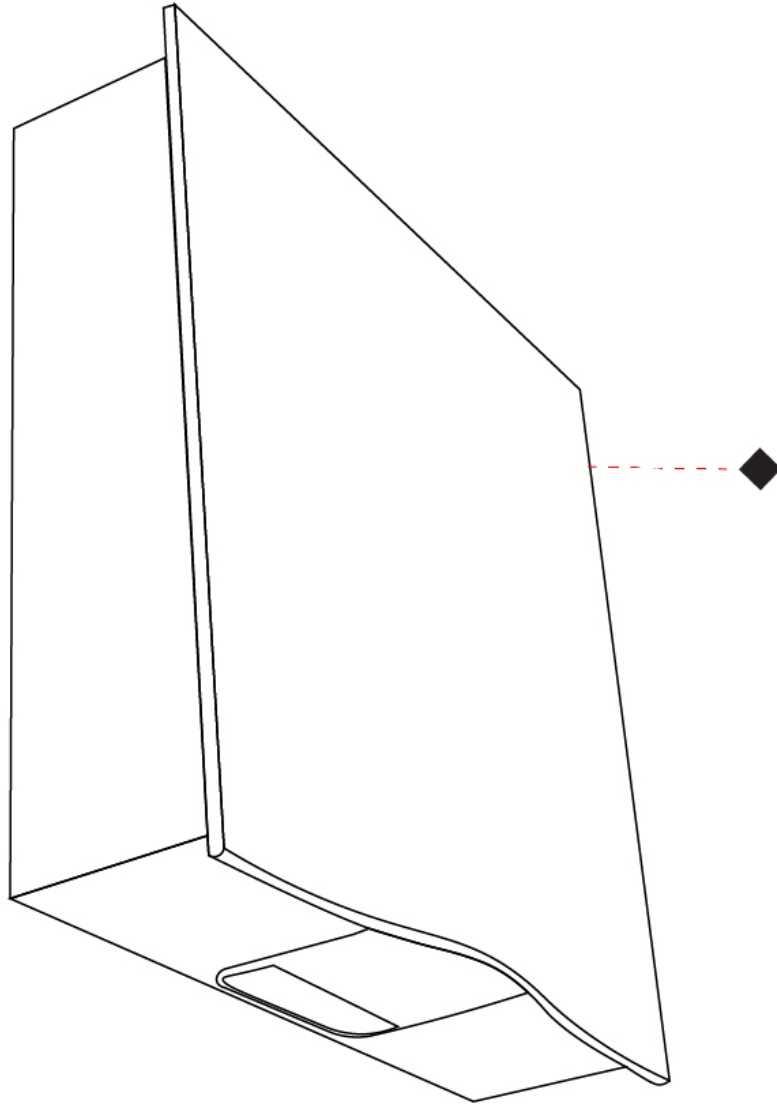

BALTI 150 SURFACE

E5W005-

PROJECT

TYPE

SPECIFIER

QUANTITY

DATE

E